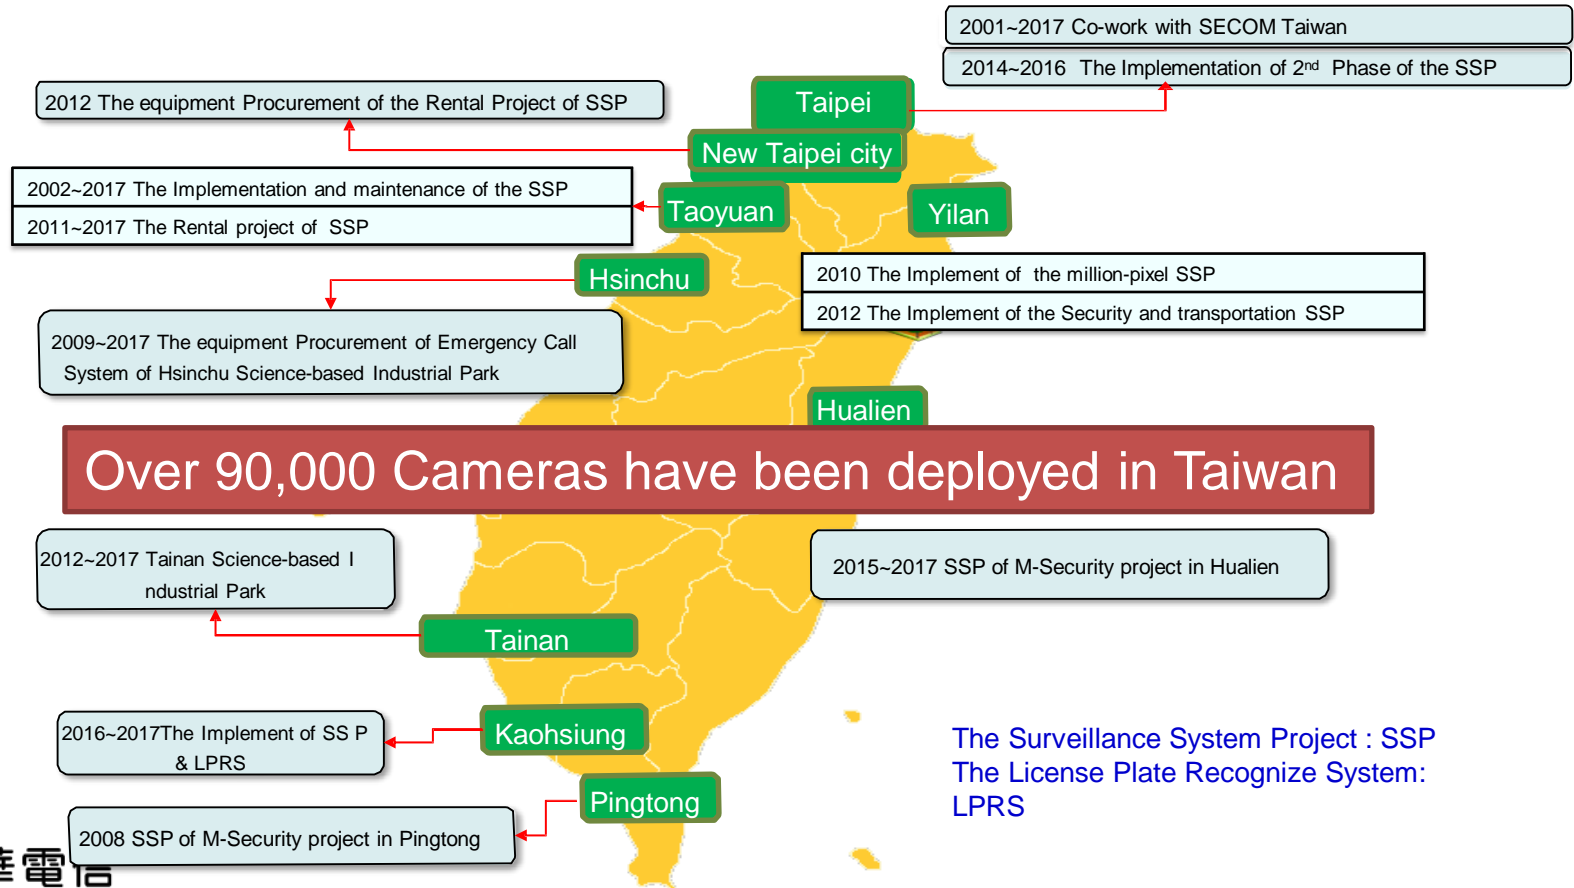

Smart Poles Successful Cases in Taiwan

2016 Taoyuan Industrial Park

2017 Taoyuan QingPu Area

2018 Kaohsiung Hamasen

2017 TAF Innovation Base

2018 Tamsui Customs Wharf

2019 Hsinchu NanLui Wharf

2018 Danhai light rail

2016 CHT Training Institute

IVS Successful Cases in Taiwan

Over 90,000 Cameras have been deployed in Taiwan

The Surveillance System Project : SSP
 The License Plate Recognize System:
 LPRS

Summary

- Smart Pole and IVS Solutions by Chunghwa Telecom is **Easy to Use, Effective, and Efficient** for city governance