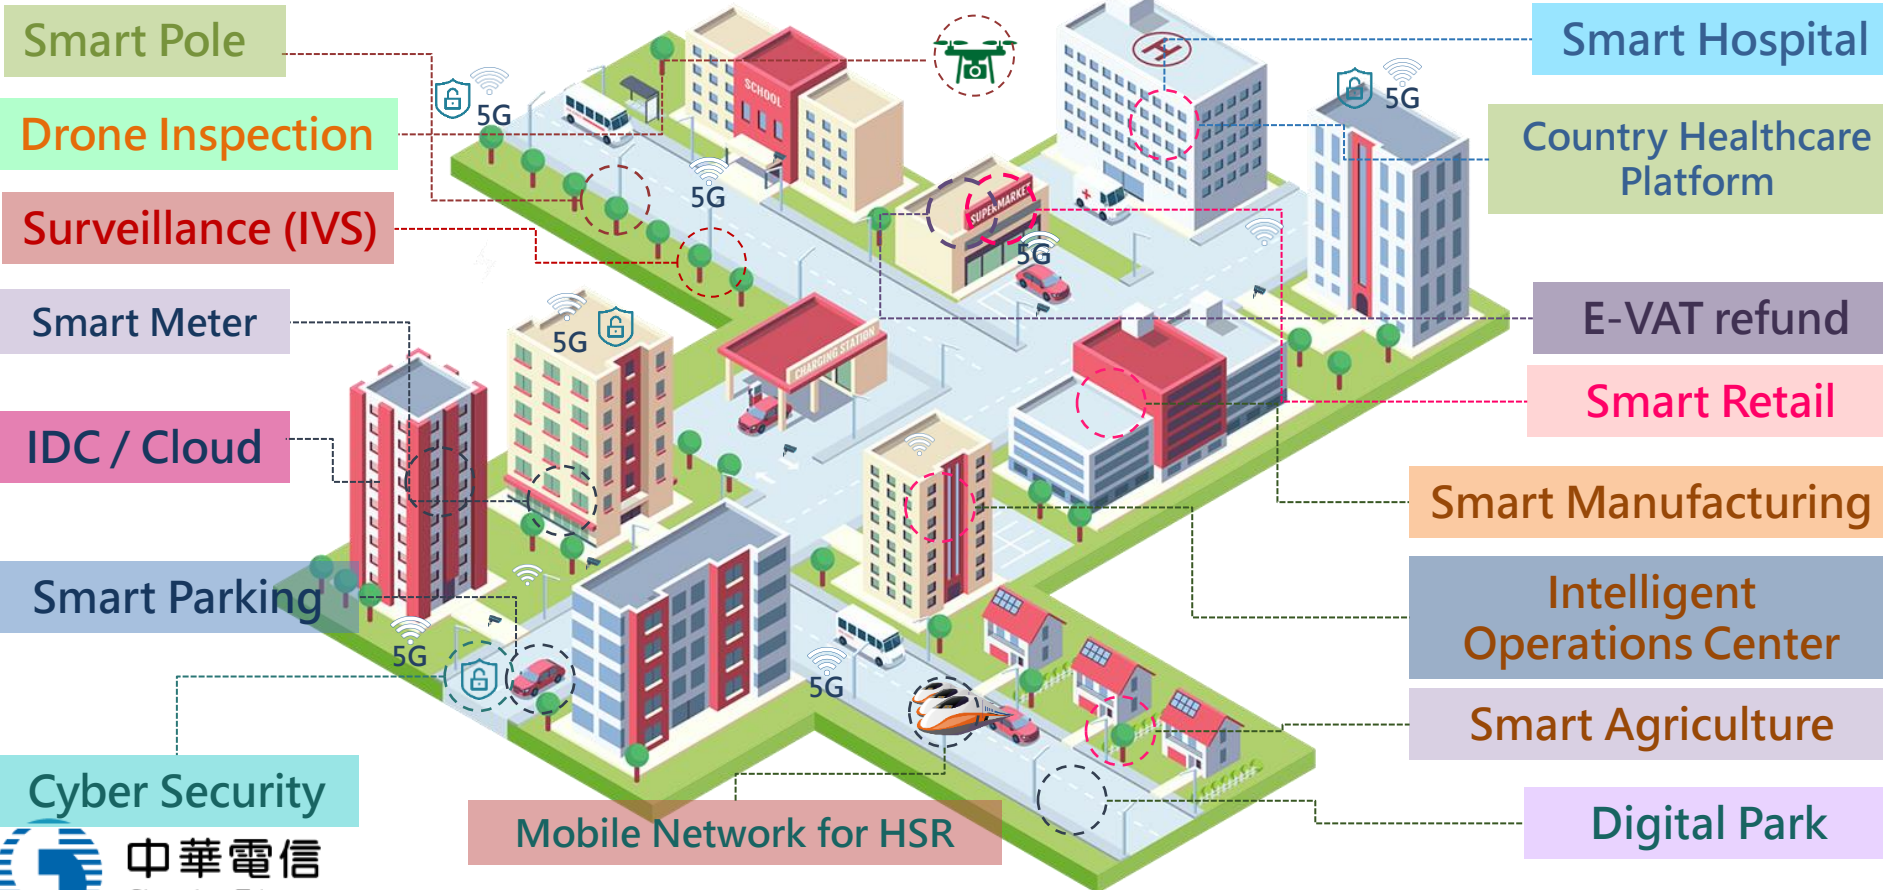

Smart Pole and Surveillance in City Governance

Chunghwa Telecom
2021.07.28

CONTENT

- ◆ **Preface**
- ◆ **What City Governance Need**
- ◆ **CityOS + Smart Pole + IVS Features**
- ◆ **CityOS + Smart Pole + IVS Benefits**
- ◆ **Successful Cases**

Preface : Smart City Solutions

Preface : CityOS for City Governance

What City Governance Need

- What government need is to have a system which policemen and government employees can use easily. This system must be able to display the most current information in order to support the central team to make the right city governance decisions

Analysis

- Big Data AI Analysis
- Machine Learning

Logic Operations

- Automatic Rule-based device operations
- Device-to-Device operations

Architecture

IoT Platform

- The IoT platform offers a simple, fast and safe service and environment, and diverse application elements and protocols. It reduces the maintenance cost of equipment connection and enhances the implementation efficiency.

Intelligent Video System (IVS)

Video Streaming

- Support Multi-Screens
- Electronic Map Integration
- Support Looping Views

History Playback

- Support Cloud or On-Premise
- Time Selection & Screenshots
- Support Multi-Clearance Levels