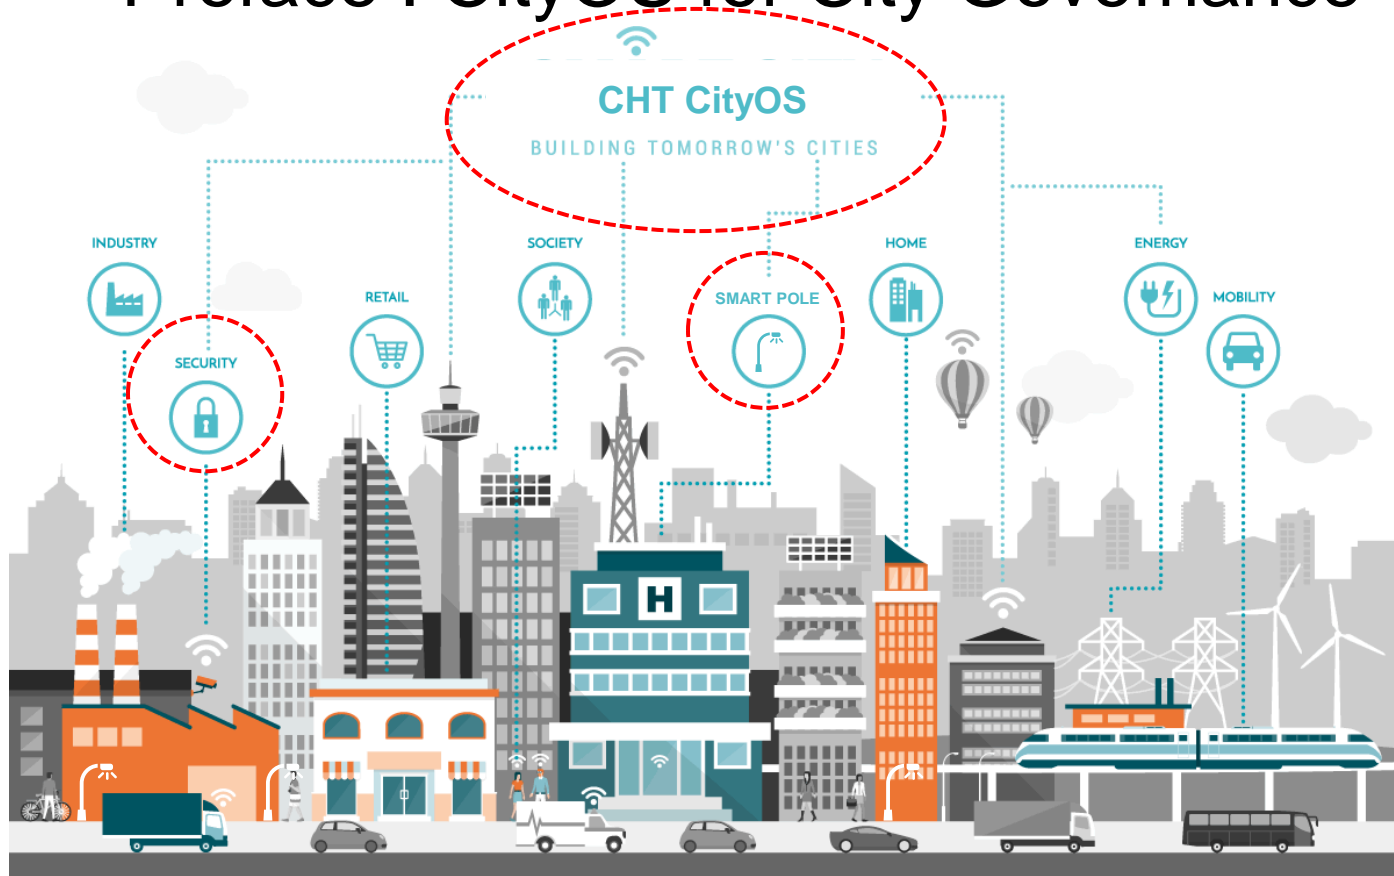

Smart Pole and Surveillance in City Governance

Chunghwa Telecom
2021.07.28

CONTENT

- ◆ **Preface**
- ◆ **What City Governance Need**
- ◆ **CityOS + Smart Pole + IVS Features**
- ◆ **CityOS + Smart Pole + IVS Benefits**
- ◆ **Successful Cases**

Preface : Smart City Solutions

Preface : CityOS for City Governance

What City Governance Need

- What government need is to have a system which policemen and government employees can use easily. This system must be able to display the most current information in order to support the central team to make the right city governance decisions

Analysis

- Big Data AI Analysis
- Machine Learning

Logic Operations

- Automatic Rule-based device operations
- Device-to-Device operations

Architecture

IoT Platform

- The IoT platform offers a simple, fast and safe service and environment, and diverse application elements and protocols. It reduces the maintenance cost of equipment connection and enhances the implementation efficiency.