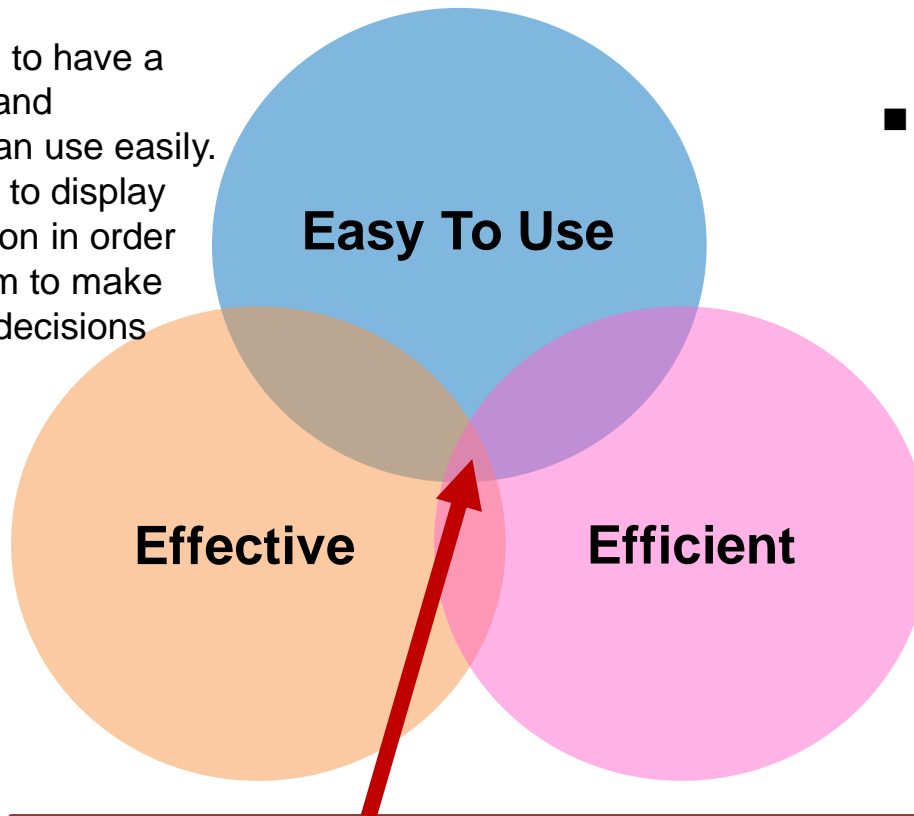

Preface : Smart City Solutions

Preface : CityOS for City Governance

What City Governance Need

- What government need is to have a system which policemen and government employees can use easily. This system must be able to display the most current information in order to support the central team to make the right city governance decisions

- Regulations and city projects are crucial for the government. There are needs in effective tools to carry on orders, support city projects, and act on emergency situations

- Annual budget for city government is usually very limited, and government needs to have balanced solutions that can save cost on equipment and labor fees while keeping everything in working order.