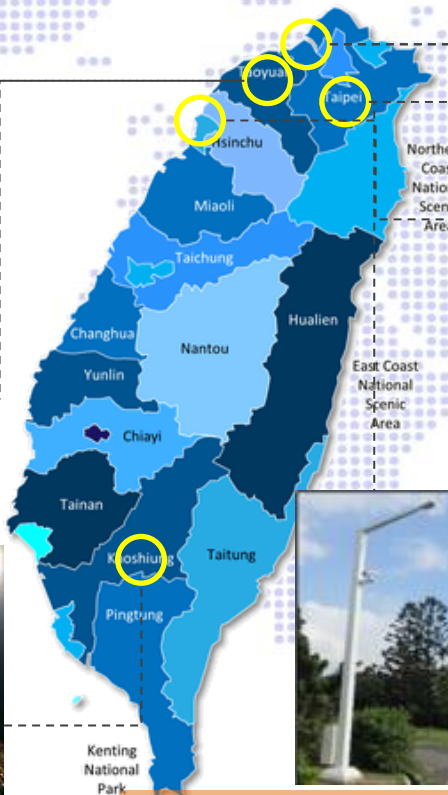

Smart Poles Successful Cases in Taiwan

2016 Taoyuan Industrial Park

2017 Taoyuan QingPu Area

2018 Kaohsiung Hamasen

2017 TAF Innovation Base

2018 Tamsui Customs Wharf

2019 Hsinchu NanLui Wharf

2018 Danhai light rail

2016 CHT Training Institute

IVS Successful Cases in Taiwan

Over 90,000 Cameras have been deployed in Taiwan

The Surveillance System Project : SSP
 The License Plate Recognize System:
 LPRS

Summary

- Smart Pole and IVS Solutions by Chunghwa Telecom is **Easy to Use, Effective, and Efficient** for city governance