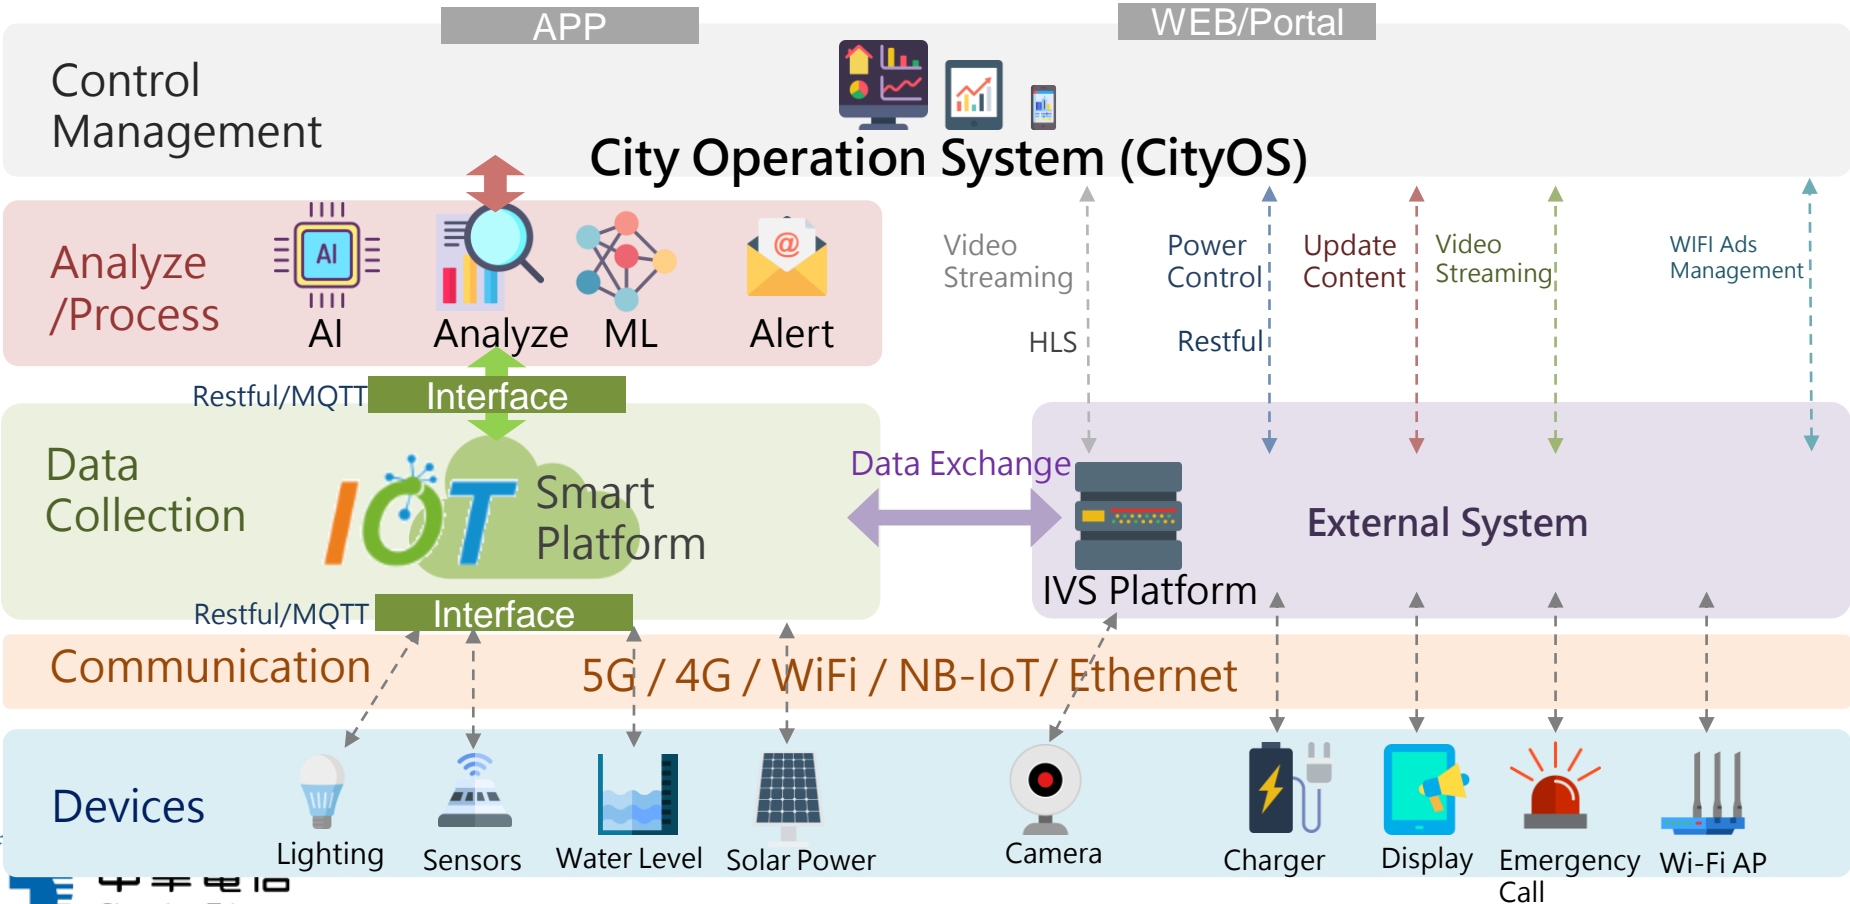

CHT : CityOS + Smart Pole + IVS

CityOS

Device Management

- Manage all devices
- Maintain all devices

Notifications

- Abnormal alerts
- Event notifications

Surveillance

- Live Video
- Historical Video
- Smart Recognitions

Analysis

- Big Data AI Analysis
- Machine Learning

Logic Operations

- Automatic Rule-based device operations
- Device-to-Device operations

Architecture

IoT Platform

- The IoT platform offers a simple, fast and safe service and environment, and diverse application elements and protocols. It reduces the maintenance cost of equipment connection and enhances the implementation efficiency.

Fast connection for device

Management of connection network

Information security

Smart cloud service

Development of innovation service

Smart Pole

Intelligent Lighting

- Brightness Monitoring
- Power Consumption Analysis

Intelligent Video System (IVS)

Video Streaming

- Support Multi-Screens
- Electronic Map Integration
- Support Looping Views

History Playback

- Support Cloud or On-Premise
- Time Selection & Screenshots
- Support Multi-Clearance Levels